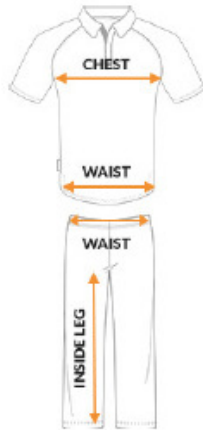

CRAWLEY ARCHERY CLUB

Designed with Trevor Strudwick

POLO SHIRT: £31.60

- Name limited to 14 characters
- Please provide required name when ordering

HOODIE: £40

JACKET: £38.80

SIZE GUIDE:

MEN / UNISEX

KUDOS SIZE	UK CHEST - INCHES	EU CHEST - CM	UK WAIST - INCHES	EU WAIST - CM	UK INSIDE LEG - INCHES	EU INSIDE LEG - CM
2XSmall	32/34"	81/86cm	28"	71cm	30"	76cm
XSmall	34/36"	86/91cm	30"	76cm	30"	76cm
Small	36/38"	91/96cm	32"	81cm	32"	81cm
Medium	38/40"	96/101cm	34"	86cm	32"	81cm
Large	40/42"	101/106cm	36"	91cm	32"	81cm
XLarge	42/44"	106/111cm	38"	96cm	32"	81cm
2XLarge	44/46"	111/116cm	40"	101cm	33"	84cm
3XLarge	46/48"	116/121cm	42"	106cm	33"	84cm
4XLarge	48/50"	121/126cm	44"	111cm	33"	84cm
5XLarge	50/52"	126/131cm	46"	116cm	33"	84cm

WOMEN

KUDOS SIZE	UK CHEST - INCHES	EU CHEST - CM	UK WAIST - INCHES	EU WAIST - CM	UK INSIDE LEG - INCHES	EU INSIDE LEG - CM
4	30"	76cm	23"	56cm	30"	76cm
6	31"	78cm	24"	58cm	30"	76cm
8	32"	81cm	26"	61cm	30"	76cm
10	34"	86cm	28"	66cm	30"	76cm
12	36"	91cm	30"	71cm	30"	76cm
14	38"	96cm	32"	76cm	30"	76cm
16	40"	101cm	35"	81cm	30"	76cm
18	43"	109cm	38"	89cm	30"	76cm
20	45"	114cm	41"	96cm	30"	76cm
22	48"	122cm	43"	104cm	30"	76cm
24	50"	127cm	45"	109cm	30"	76cm

JUNIORS

AGE GROUP	UK CHEST - INCHES	EU CHEST - CM	UK WAIST - INCHES	EU WAIST - CM	UK INSIDE LEG - INCHES	EU INSIDE LEG - CM
5-6yr	22/24"	56/61cm	20"	51cm	19"	48m
7-8yr	24/26"	61/66cm	21"	53cm	21"	53m
9-10yr	26/28"	66-71cm	22"	56cm	23"	58m
11-12yr	28-30"	71/76cm	24"	61cm	25"	63m
13-14yr	30-32"	76/81cm	26"	66cm	27"	69m