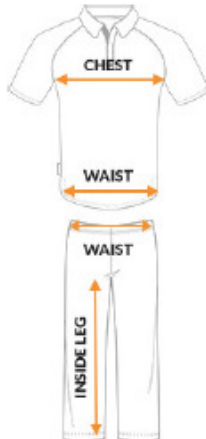

CRAWLEY ARCHERY CLUB

Designed with Trevor Strudwick

POLO SHIRT: £31.60

- Name limited to 14 characters
- Please provide required name when ordering

HOODIE: £40

JACKET: £38.80

SIZE GUIDE:

MEN / UNISEX

KUDOS SIZE	UK CHEST - INCHES	EU CHEST - CM	UK WAIST - INCHES	EU WAIST - CM	UK INSIDE LEG - INCHES	EU INSIDE LEG - CM
2XSmall	32/34"	81/86cm	28"	71cm	30"	76cm
XSmall	34/36"	86/91cm	30"	76cm	30"	76cm
Small	36/38"	91/96cm	32"	81cm	32"	81cm
Medium	38/40"	96/101cm	34"	86cm	32"	81cm
Large	40/42"	101/106cm	36"	91cm	32"	81cm
XLarge	42/44"	106/111cm	38"	96cm	32"	81cm
2XLarge	44/46"	111/116cm	40"	101cm	33"	84cm
3XLarge	46/48"	116/121cm	42"	106cm	33"	84cm
4XLarge	48/50"	121/126cm	44"	111cm	33"	84cm
5XLarge	50/52"	126/131cm	46"	116cm	33"	84cm

WOMEN

KUDOS SIZE	UK CHEST - INCHES	EU CHEST - CM	UK WAIST - INCHES	EU WAIST - CM	UK INSIDE LEG - INCHES	EU INSIDE LEG - CM
4	30"	76cm	23"	56cm	30"	76cm
6	31"	78cm	24"	58cm	30"	76cm
8	32"	81cm	26"	61cm	30"	76cm
10	34"	86cm	28"	66cm	30"	76cm
12	36"	91cm	30"	71cm	30"	76cm
14	38"	96cm	32"	76cm	30"	76cm
16	40"	101cm	35"	81cm	30"	76cm
18	43"	109cm	38"	89cm	30"	76cm
20	45"	114cm	41"	96cm	30"	76cm
22	48"	122cm	43"	104cm	30"	76cm
24	50"	127cm	45"	109cm	30"	76cm

JUNIORS

AGE GROUP	UK CHEST - INCHES	EU CHEST - CM	UK WAIST - INCHES	EU WAIST - CM	UK INSIDE LEG - INCHES	EU INSIDE LEG - CM
5-6yr	22/24"	56/61cm	20"	51cm	19"	48m
7-8yr	24/26"	61/66cm	21"	53cm	21"	53m
9-10yr	26/28"	66-71cm	22"	56cm	23"	58m
11-12yr	28-30"	71/76cm	24"	61cm	25"	63m
13-14yr	30-32"	76/81cm	26"	66cm	27"	69m