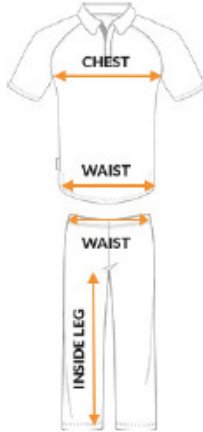

CRAWLEY ARCHERY CLUB

Designed with Trevor Strudwick

POLO SHIRT: £31.60

- Name limited to 14 characters
- Please provide required name when ordering

HOODIE: £40

JACKET: £38.80

SIZE GUIDE:

MEN / UNISEX

KUDOS SIZE	UK CHEST - INCHES	EU CHEST - CM	UK WAIST - INCHES	EU WAIST - CM	UK INSIDE LEG - INCHES	EU INSIDE LEG - CM
2XSmall	32/34"	81/86cm	28"	71cm	30"	76cm
XSmall	34/36"	86/91cm	30"	76cm	30"	76cm
Small	36/38"	91/96cm	32"	81cm	32"	81cm
Medium	38/40"	96/101cm	34"	86cm	32"	81cm
Large	40/42"	101/106cm	36"	91cm	32"	81cm
XLarge	42/44"	106/111cm	38"	96cm	32"	81cm
2XLarge	44/46"	111/116cm	40"	101cm	33"	84cm
3XLarge	46/48"	116/121cm	42"	106cm	33"	84cm
4XLarge	48/50"	121/126cm	44"	111cm	33"	84cm
5XLarge	50/52"	126/131cm	46"	116cm	33"	84cm

WOMEN

KUDOS SIZE	UK CHEST - INCHES	EU CHEST - CM	UK WAIST - INCHES	EU WAIST - CM	UK INSIDE LEG - INCHES	EU INSIDE LEG - CM
4	30"	76cm	23"	56cm	30"	76cm
6	31"	78cm	24"	58cm	30"	76cm
8	32"	81cm	26"	61cm	30"	76cm
10	34"	86cm	28"	66cm	30"	76cm
12	36"	91cm	30"	71cm	30"	76cm
14	38"	96cm	32"	76cm	30"	76cm
16	40"	101cm	35"	81cm	30"	76cm
18	43"	109cm	38"	89cm	30"	76cm
20	45"	114cm	41"	96cm	30"	76cm
22	48"	122cm	43"	104cm	30"	76cm
24	50"	127cm	45"	109cm	30"	76cm

JUNIORS

AGE GROUP	UK CHEST - INCHES	EU CHEST - CM	UK WAIST - INCHES	EU WAIST - CM	UK INSIDE LEG - INCHES	EU INSIDE LEG - CM
5-6yr	22/24"	56/61cm	20"	51cm	19"	48m
7-8yr	24/26"	61/66cm	21"	53cm	21"	53m
9-10yr	26/28"	66-71cm	22"	56cm	23"	58m
11-12yr	28-30"	71/76cm	24"	61cm	25"	63m
13-14yr	30-32"	76/81cm	26"	66cm	27"	69m